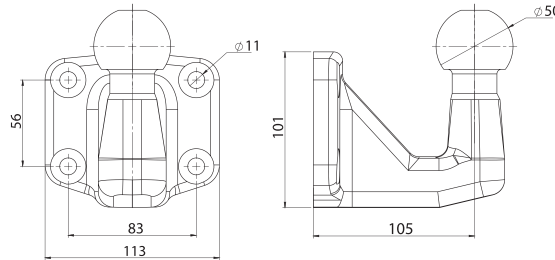

306100

Eğik Topuz e-Belgeli
e - Certified Flanged Towball

Order Number Sipariş No	Capacity Kapasite	Certificate No Belge No
306100	18,5 kN	E11*55R01/06 11369*00
306200	-	Standart / Standard

306300

Vidalı Topuz e-Belgeli
e - Certified Towball With Nut

Order Number Sipariş No	Capacity Kapasite	Certificate No Belge No
306310	23,5 kN	e11*94/20*6763*00
306320	-	Standart-Küçük / Standard - Small

210600

Topuzlu Çeki Dört Delikli / e-Belgeli
e - Certified Ball Hitch

Order Number Sipariş No	Capacity Kapasite	Certificate No Belge No
210610	23 kN	E11*55R01/06 11278*00
210620	-	Standart-Küçük / Standard - Small

210606

Dört Delikli Eğik Çeki Topuzu - Büyük
Big Flanged Towball