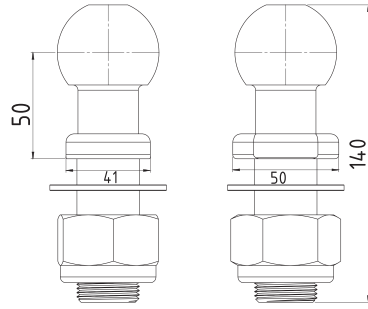

306100

Eğik Topuz e-Belgeli
e - Certified Flanged Towball

Order Number Sipariş No	Capacity Kapasite	Certificate No Belge No
306100	18,5 kN	E11*55R01/06 11369*00
306200	-	Standart / Standard

306300

Vidalı Topuz e-Belgeli
e - Certified Towball With Nut

Order Number Sipariş No	Capacity Kapasite	Certificate No Belge No
306310	23,5 kN	e11*94/20*6763*00
306320	-	Standart-Küçük / Standard - Small

210600

Topuzlu Çeki Dört Delikli / e-Belgeli
e - Certified Ball Hitch

Order Number Sipariş No	Capacity Kapasite	Certificate No Belge No
210610	23 kN	E11*55R01/06 11278*00
210620	-	Standart-Küçük / Standard - Small

210606

Dört Delikli Eğik Çeki Topuzu - Büyük
Big Flanged Towball